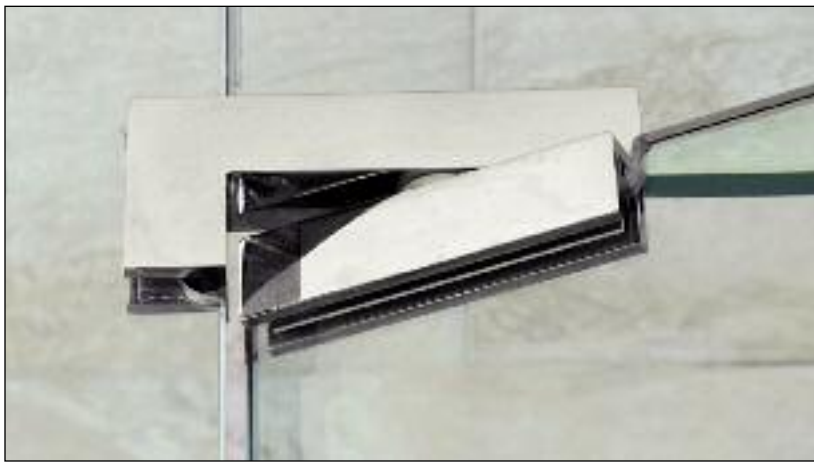

Our unique shower door hinge systems add simplicity in design.