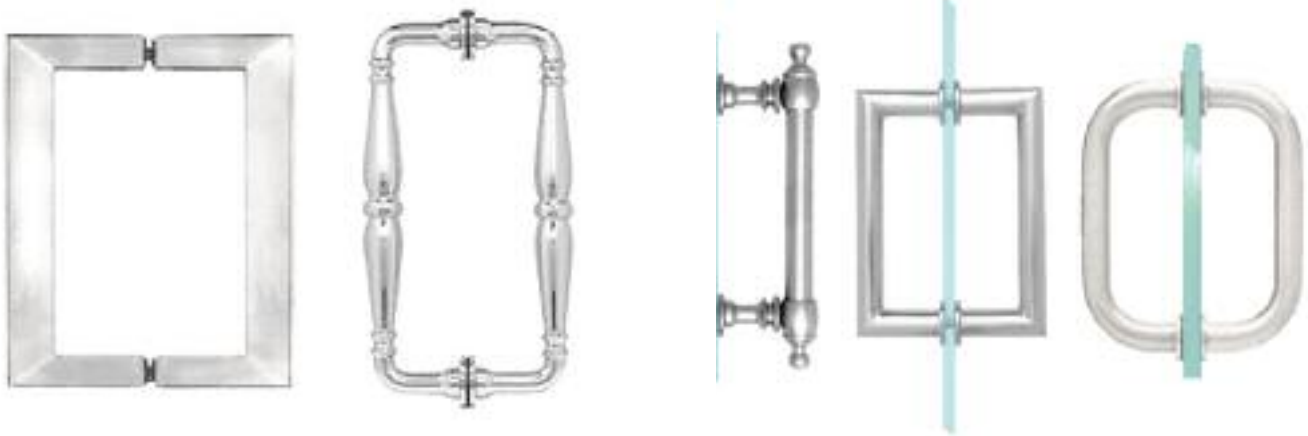

Shower Doors

Tub Doors

Chicago Glass & Mirror

Custom Shower Doors, Mirrors & Decorative Glass

Mirrors

Custom Glass

CHICAGO GLASS & MIRROR • EURO SERIES

Our unique pivot hinge system allows glass to go full height, or less than full height with the simplest of design. No more multiple holes in your tile, marble or granite. Just one hole top and bottom! Shown here with optional clips on stationary panel.

Our European Series Shower Door System shown here in 3/8" clear glass with oil rubbed bronze hardware.

Turn corners without using a frame. Your choice of finishes are available: polished brass, chrome, nickel, and all of the satins as well as a multitude of powder-coated finishes.

Our semi-frameless 1/4" glass doors allow for a simple and contemporary look. Single doors have no header. Shown here with optional 6" through glass pull.

The Framed Hinge Door. Its full length magnetic latch and solid construction make this door watertight while complementing its fine style.

Not all finishes may be available for all types of units

Our unique shower door hinge systems add simplicity in design.

Combination Handle and Towel Bar.

Chicago Glass & Mirror

Custom Shower Doors, Mirrors & Decorative Glass