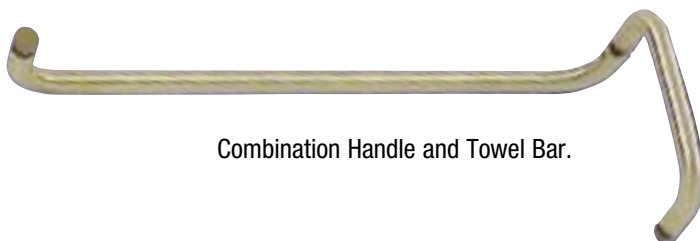

Combination Handle and Towel Bar.